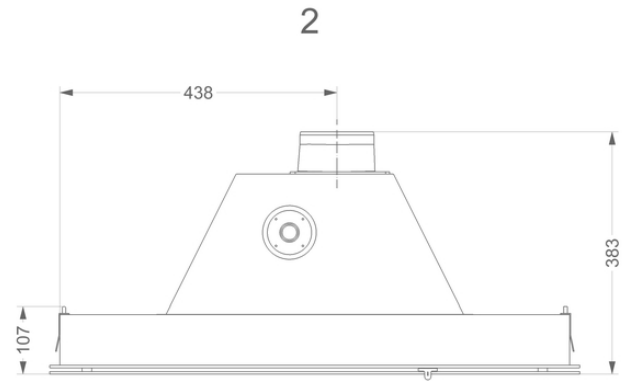

Airflow and noise level

▪ Sound pressure speed 3 (dB(A)) / Sound power speed 3 (dB(A))	44 / 58

Technical specifications

▪ Maximum power	139
▪ Voltage (V)	220-230
▪ Frequency (Hz)	50
▪ Length power supply cord (m)	1
▪ Power consumption in off-mode (Po) (W)	0,00
▪ Net weight (kg)	15,8