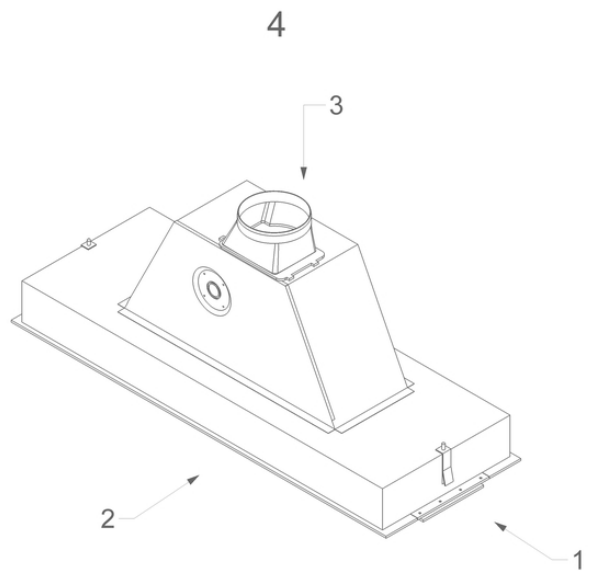

Airflow and noise level

▪ Sound pressure speed 3 (dB(A)) / Sound power speed 3 (dB(A))	44 / 58

Technical specifications

▪ Maximum power	139
▪ Voltage (V)	220-230
▪ Frequency (Hz)	50
▪ Length power supply cord (m)	1
▪ Power consumption in off-mode (Po) (W)	0,00
▪ Net weight (kg)	15,8