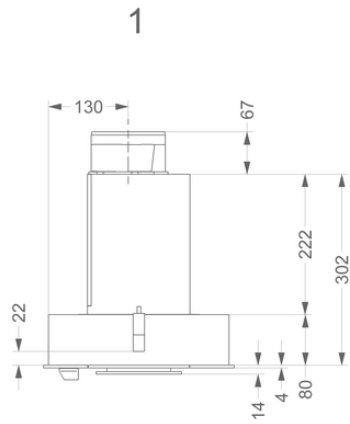

Airflow and noise level

▪ Sound pressure speed 3 (dB(A)) / Sound power speed 3 (dB(A))	44 / 58

Technical specifications

▪ Maximum power	139
▪ Voltage (V)	220-230
▪ Frequency (Hz)	50
▪ Length power supply cord (m)	1
▪ Power consumption in off-mode (Po) (W)	0,00
▪ Net weight (kg)	15,8