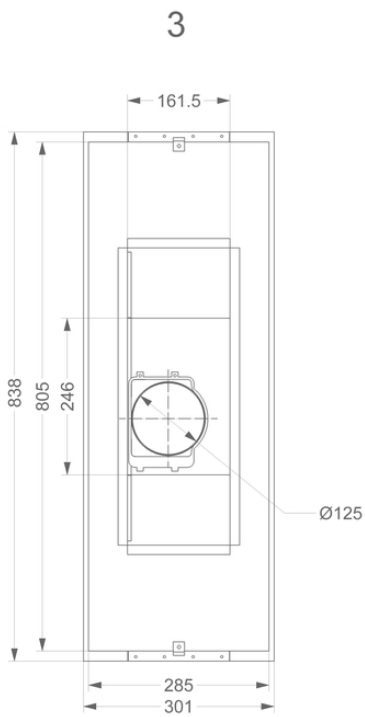

Canopy
90 cm
White

EAN 5414425008766

Energy label

▪ Energy Efficiency class (EEIhood)	D
▪ Annual Energy Consumption (kWh/year) (AEChood)	72,6
▪ Fluid Dynamic Efficiency class (FDEhood)	D
▪ Lighting Efficiency class (LEhood)	E
▪ Grease Filtering Efficiency class (GFEhood)	E

Dimensions

▪ Product dimensions (WxDxH) (mm)	838 x 301 x 371
▪ Dimensions cut-out opening (WxD) (mm)	810 x 290
▪ Min dimensions cabinet (WxDxH) (mm)	x 600 x
▪ Advised mounting height induction hobs (Hmin-Hmax) (mm)	650 - 750
▪ Advised mounting height gas hobs (Hmin-Hmax) (mm)	650 - 750
▪ Advised mounting height ceramic hobs (Hmin-Hmax) (mm)	600 - 750
▪ Diameter outlet (mm)	125
▪ Position exhaust	Top

Lighting

▪ Functional lighting type	TL 8
▪ Dimmable light	-
▪ Soft-ON/OFF	-
▪ Total energy consumption functional light (W)	30

Airflow and noise level

▪ Airflow (m ³ /h) measured according to EN 61591	
▪ Sound regulation according to EN 60704-2-13	
▪ Airflow speed 1 (m ³ /h) / Max Pressure speed 1 (Pa)	179 / 229
▪ Airflow speed 2 (m ³ /h) / Max Pressure speed 2 (Pa)	237 / 334
▪ Airflow speed 3 (m ³ /h) / Max Pressure speed 3 (Pa)	337 / 390
▪ Sound pressure speed 1 (dB(A)) / Sound power speed 1 (dB(A))	31 / 45
▪ Sound pressure speed 2 (dB(A)) / Sound power speed 2 (dB(A))	37 / 51

Accessories

Recirculation box

841400

recirculation box with monoblock white (270x500mm)

842400

recirculation box with monoblock black (270x500mm)

843400

recirculation box with monoblock grey (270x500mm)